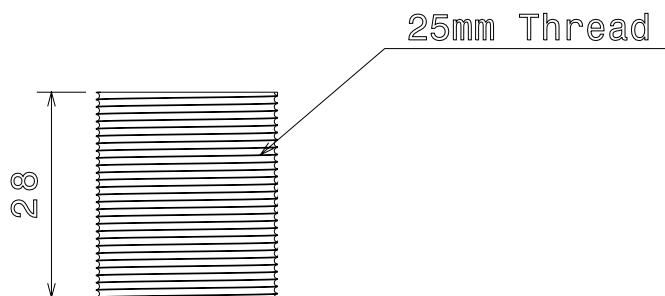

PRODUCT INFORMATION SHEET

Conduit Screwed Nipple - 25mm

Order Code: 12978

DESCRIPTION

25mm Conduit Screwed Nipple

FINISH

BZP

MATERIAL

Steel

PACKAGING

Packed in qty 100

ADDITIONAL NOTES

Conforms to BS EN61386-1
Compliant to LU Standard 1-085 (for use on surface & sub-surface locations)

Isometric view

Top view

Side view